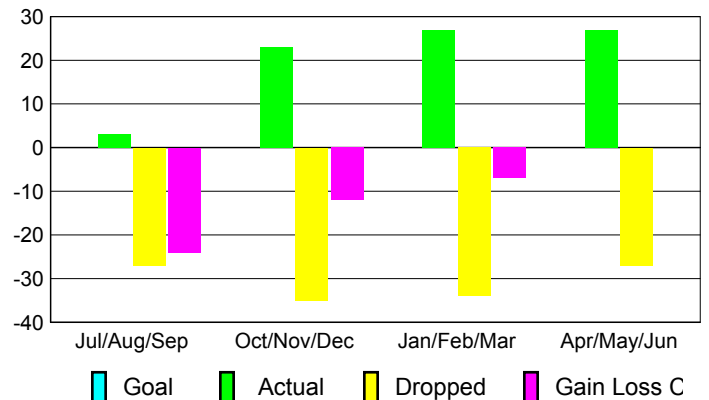

Membership Results 2009-2010

Goal, New, Dropped, Gain/Loss