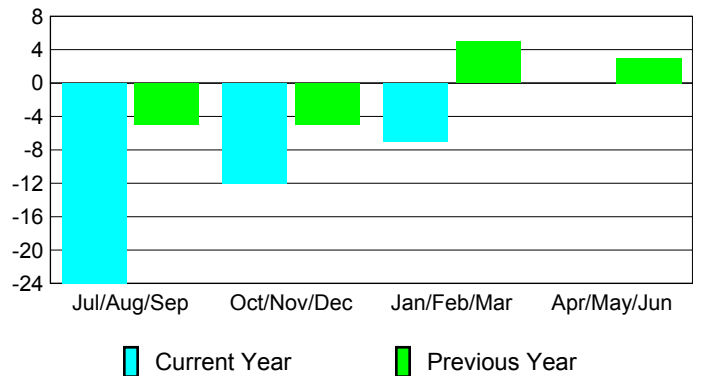

Comparison of Membership Gain/Loss

Current Year Compared to the Previous Year